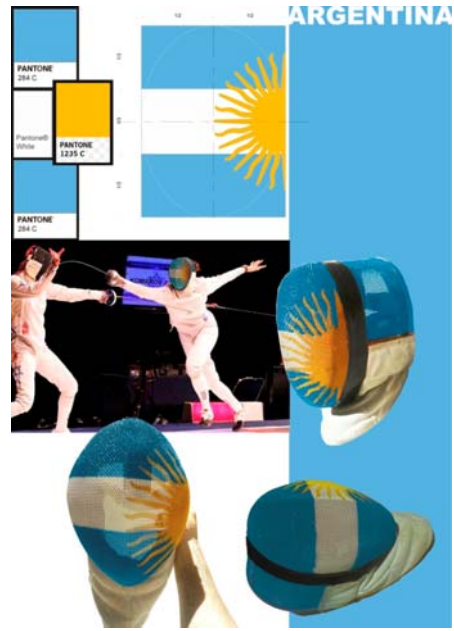

UKR

UKR

Not valid for the Olympic Games

UKR

Not valid for the Olympic Games

LUX

ROU

IRL

ITA

EST

ARG

RSA

SOUTH AFRICAN FENCING MASK FLAG DESIGN

BEL

14.10.2016

LIB