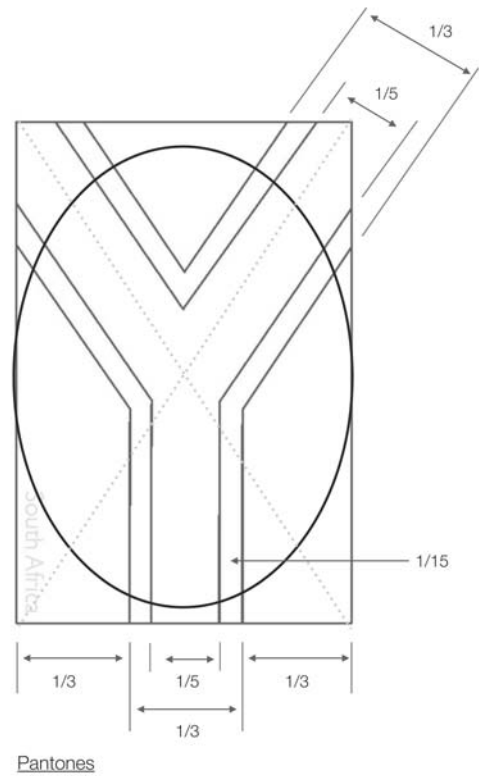

ITA

EST

ARG

RSA

SOUTH AFRICAN FENCING MASK FLAG DESIGN

BEL

LIB

VEN