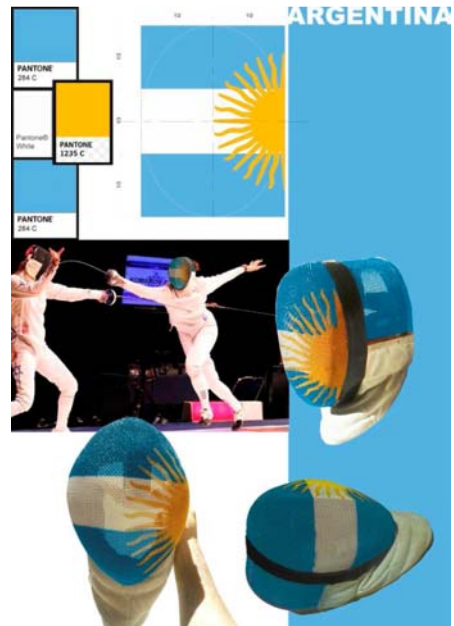

ITA

EST

ARG

RSA

SOUTH AFRICAN FENCING MASK FLAG DESIGN

BEL

LIB

VEN