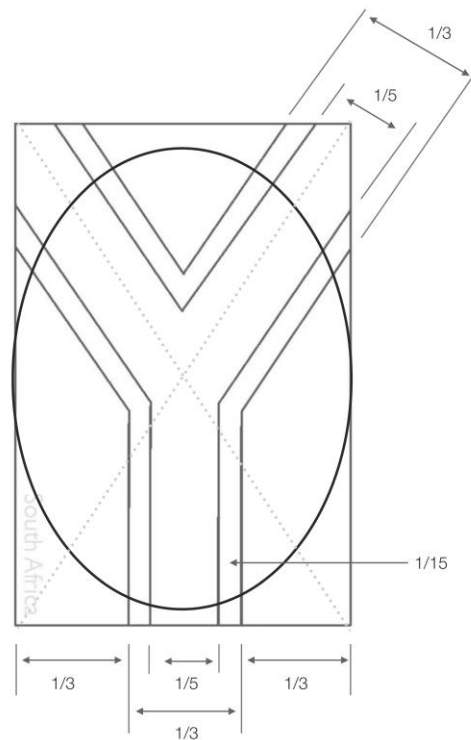

ITA

EST

22.01.2018

ARG

RSA

SOUTH AFRICAN FENCING MASK FLAG DESIGN

Mask flag design for the Fencing Federation of South Africa.

Pantones