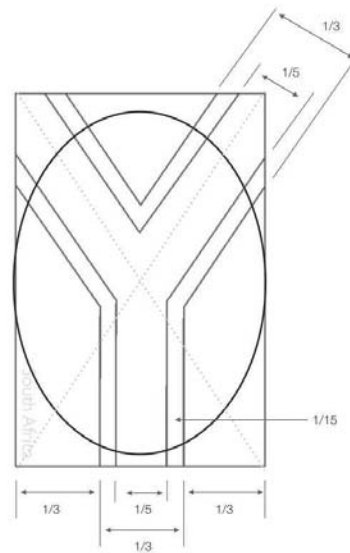

ITA

EST

**ARG**

**RSA**

SOUTH AFRICAN FENCING MASK FLAG DESIGN

Mask flag design for the Fencing Federation of South Africa.

- Pantones**  
 Green - 3415 c  
 Gold - 1235 c  
 Red - 179 c  
 Blue - reflex blue c