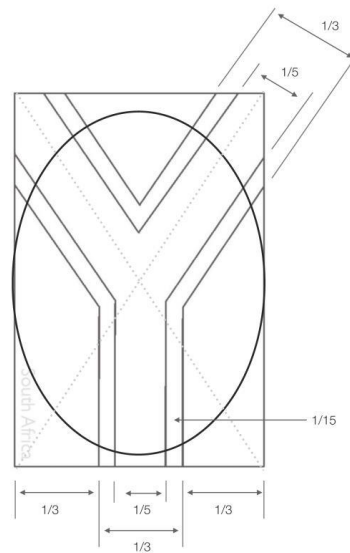

ITA

EST

02.08.2018

ARG

RSA

SOUTH AFRICAN FENCING MASK FLAG DESIGN

Mask flag design for the Fencing Federation of South Africa.

Pantones