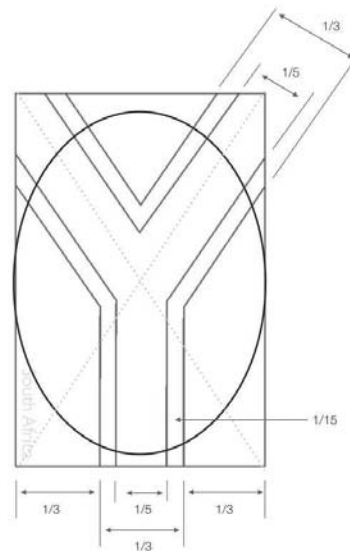

ITA

EST

ARG

RSA

SOUTH AFRICAN FENCING MASK FLAG DESIGN

Mask flag design for the Fencing Federation of South Africa.

Pantones

- Green - 3415 c
- Gold - 1235 c
- Red - 179 c
- Blue - reflex blue c