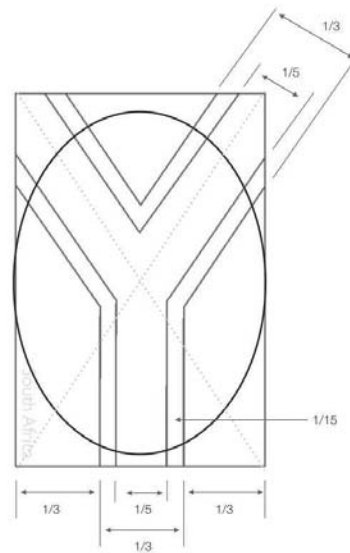

ITA

EST

ARG

RSA

SOUTH AFRICAN FENCING MASK FLAG DESIGN

Mask flag design for the Fencing Federation of South Africa.

- Pantones
- Green - 3415 c
 - Gold - 1235 c
 - Red - 179 c
 - Blue - reflex blue c

BEL