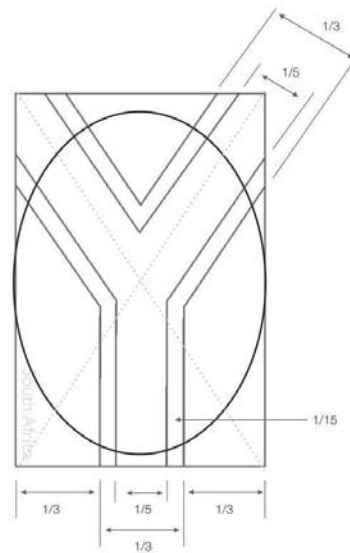

ITA

EST

**ARG**

**RSA**

**SOUTH AFRICAN FENCING MASK FLAG DESIGN**

Mask flag design for the Fencing Federation of South Africa.

- Pantones**  
 Green - 3415 c  
 Gold - 1235 c  
 Red - 179 c  
 Blue - reflex blue c