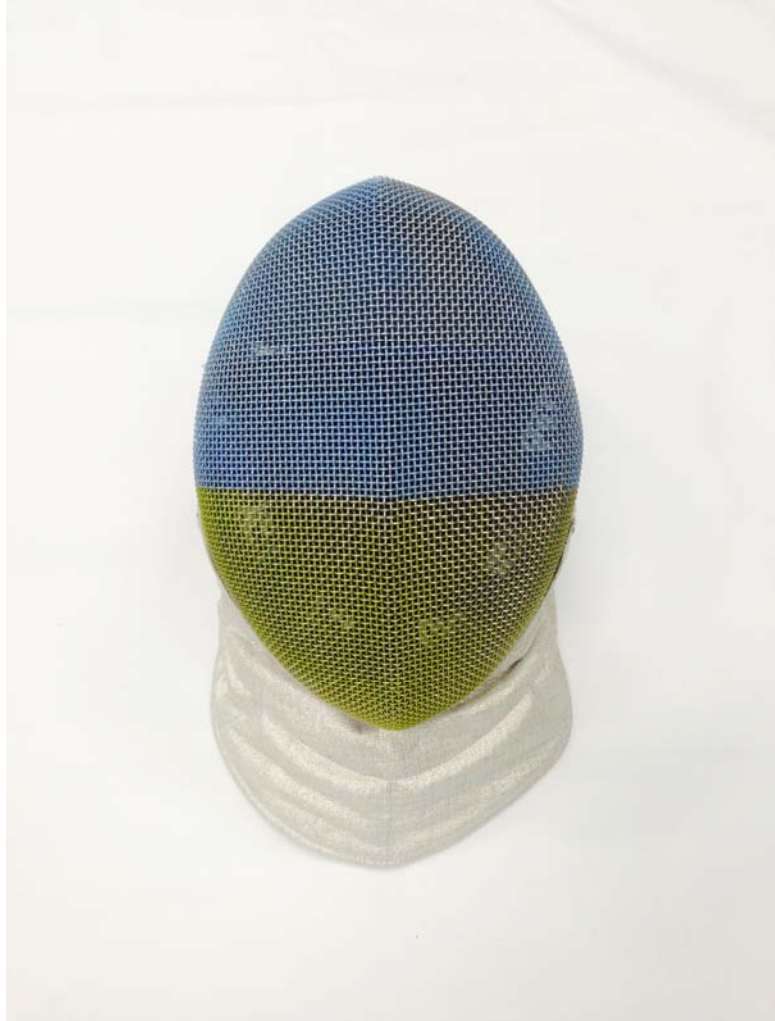

UKR

24.08.2015