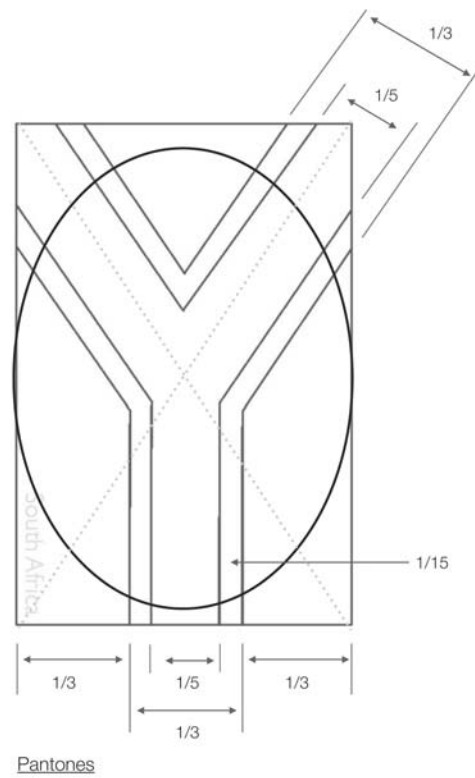

ITA

**EST**

ARG

RSA

SOUTH AFRICAN FENCING MASK FLAG DESIGN

BEL

LIB

VEN