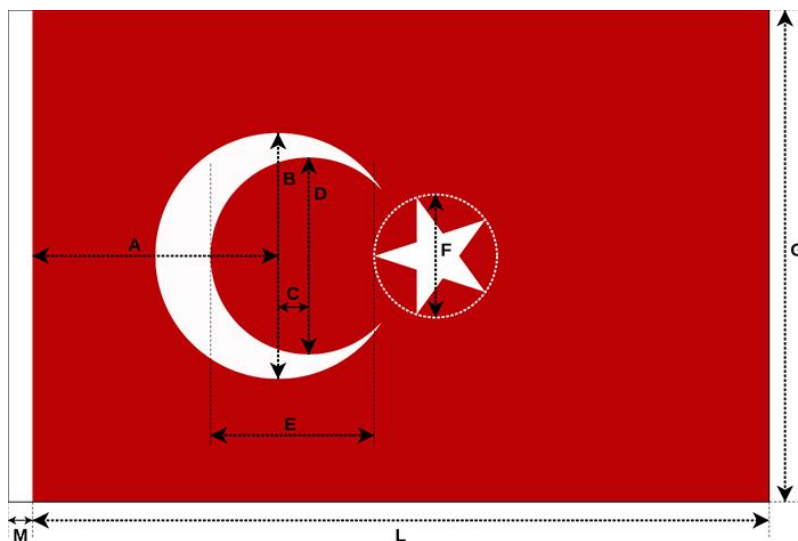

## SEN

	Reference:	
	Description:	SENEGAL Logo Patch
	Date:	09/06/2016

SUI

TUN

TUR

UKR

USA

**VEN**