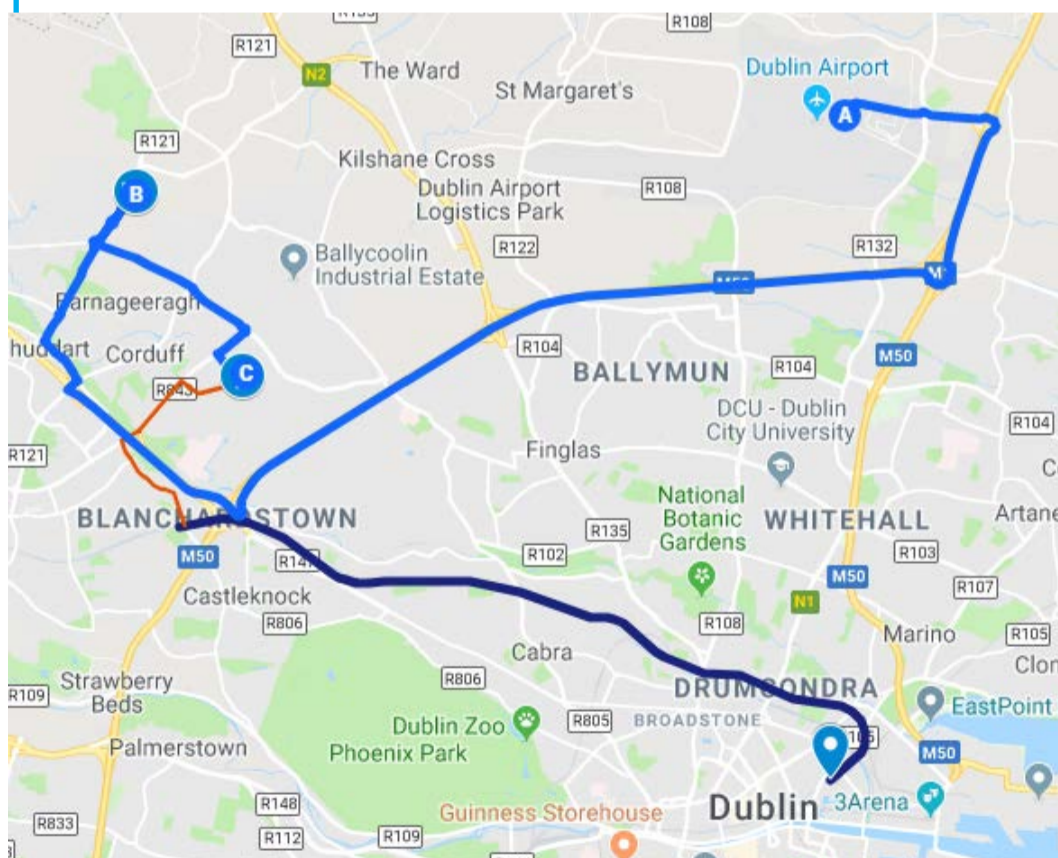

ACCOMMODATION

Please note that the weekend of 27th-28th October is a bank holiday in Ireland. Early booking of accommodation is strongly recommended due to high demand.