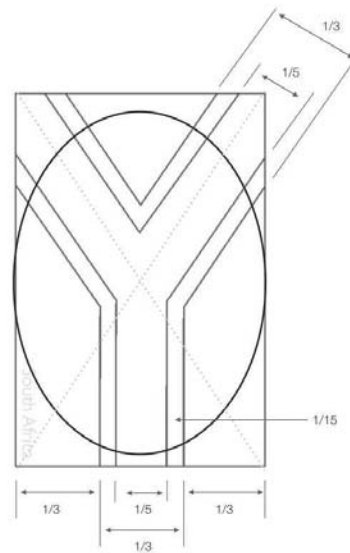

ITA

EST

ARG

RSA

SOUTH AFRICAN FENCING MASK FLAG DESIGN

Mask flag design for the Fencing Federation of South Africa.

Pantones

- Green - 3415 c
- Gold - 1235 c
- Red - 179 c
- Blue - reflex blue c