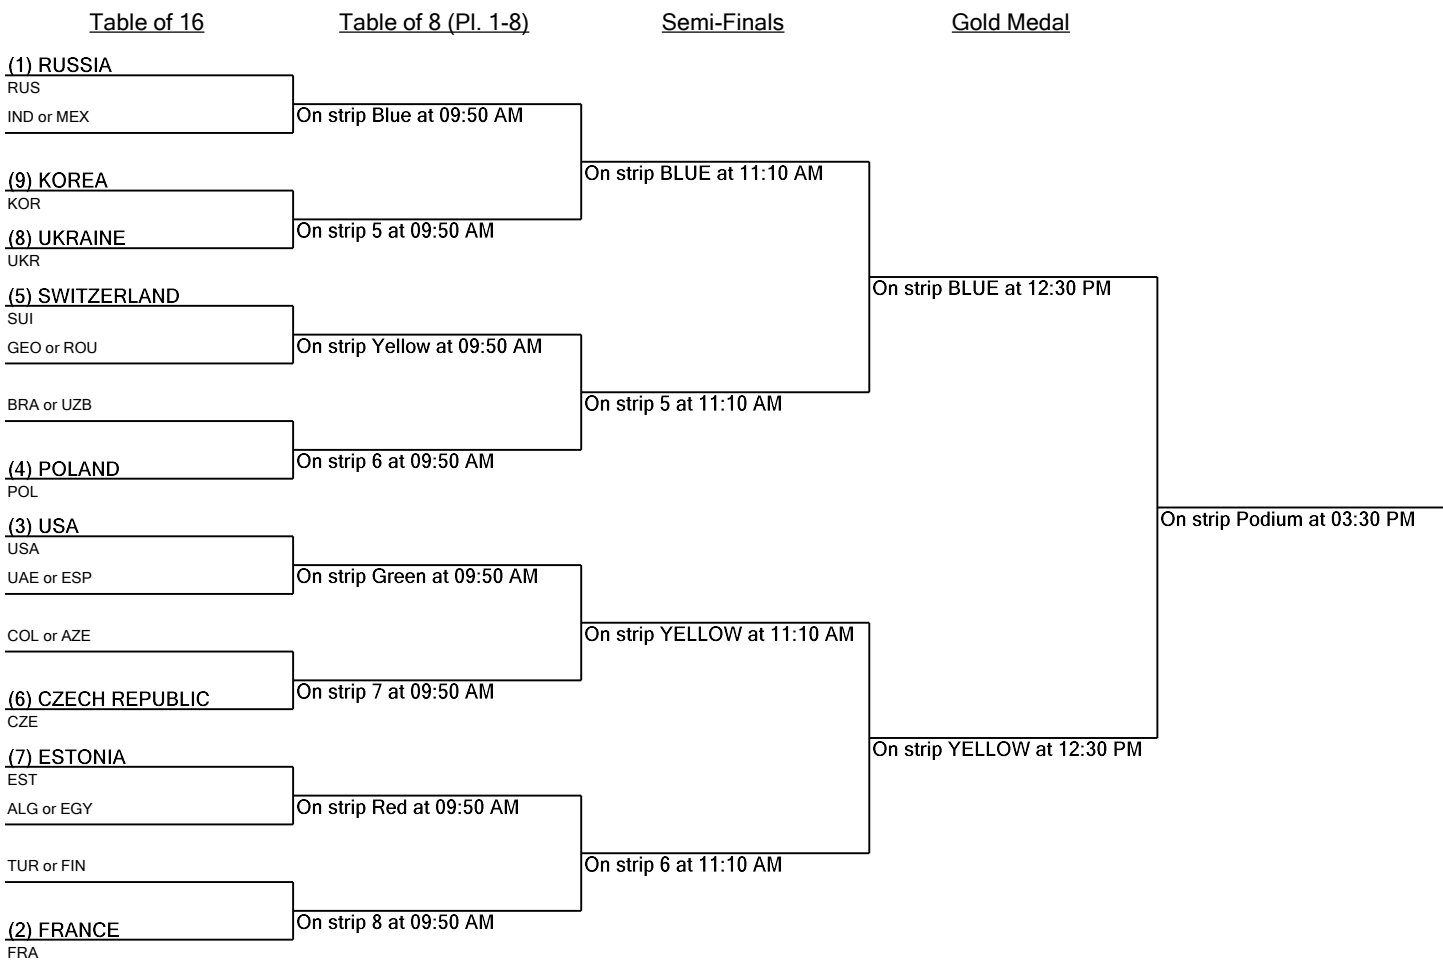

Junior Team Women's Epee - Round #1 - DE (All Places Fenced) (All tables)

Table of 32

Table of 16

(1) RUSSIA RUS	(1) RUSSIA
(32) -BYE-	
(17) INDIA IND	On strip Blue at 08:30 AM
(16) MEXICO MEX	
(9) KOREA KOR	(9) KOREA
(24) -BYE-	
(25) -BYE-	(8) UKRAINE
(8) UKRAINE UKR	
(5) SWITZERLAND SUI	(5) SWITZERLAND
(28) -BYE-	
(21) GEORGIA GEO	On strip 5 at 08:30 AM
(12) ROMANIA ROU	
(13) BRAZIL BRA	On strip Yellow at 08:30 AM
(20) UZBEKISTAN UZB	
(29) -BYE-	(4) POLAND
(4) POLAND POL	
(3) USA USA	(3) USA
(30) -BYE-	
(19) UNITED ARAB EMIRATES UAE	On strip 6 at 08:30 AM
(14) SPAIN ESP	
(11) COLOMBIA COL	On strip Green at 08:30 AM
(22) AZERBAIJAN AZE	
(27) -BYE-	(6) CZECH REPUBLIC
(6) CZECH REPUBLIC CZE	
(7) ESTONIA EST	(7) ESTONIA
(26) -BYE-	
(23) ALGERIA ALG	On strip 7 at 08:30 AM
(10) EGYPT EGY	
(15) TURKEY TUR	On strip Red at 08:30 AM
(18) FINLAND FIN	
(31) -BYE-	(2) FRANCE
(2) FRANCE FRA	

Junior Team Women's Epee - Round #1 - DE (All Places Fenced) (All tables)

Bronze Medal

Table of 4 (Pl. 5-8)

Table of 2 (Pl. 5-6)

Table of 2 (Pl. 7-8)

Junior Team Women's Epee - Round #1 - DE (All Places Fenced) (All tables)

Table of 8 (Pl. 9-16)

Table of 4 (Pl. 9-12)

Table of 2 (Pl. 9-10)

Table of 2 (Pl. 11-12)

Table of 4 (Pl. 13-16)

Table of 2 (Pl. 13-14)

Table of 2 (Pl. 15-16)