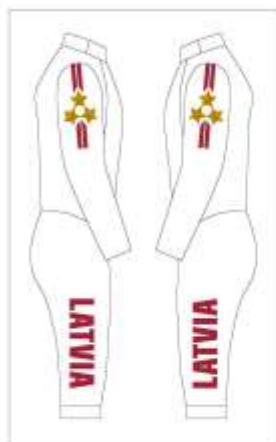

Lettonie (LAT)

- Pantone 117 C
  RGB 202 153 44
  CMYK 21 39 100 0
- Pantone 132 C
  RGB 162 117 42
  CMYK 32 51 100 13
- Pantone 201 C
  RGB 152 30 50
  CMYK 7 100 68 32

LATVIA