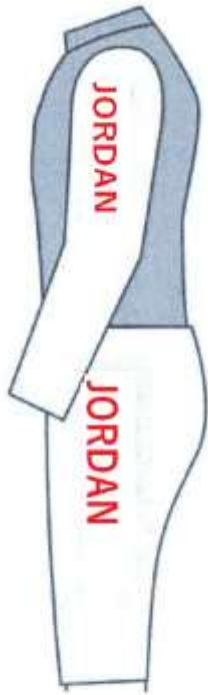

Jordanie (JOR)

HAND= 25*8

LEG = 28*9

Japon (JPN)

Kazakhstan (KAZ)

Kenya (KEN)

Breeches both legs: National flag and country name “KENYA”

Both arms of the jacket: Kenya National flag