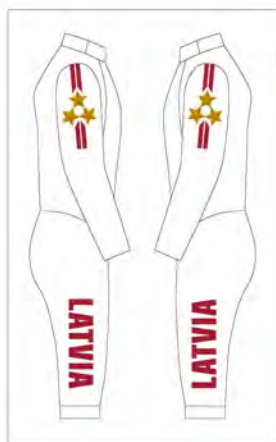

Lettonie (LAT)

- Pantone 117 C
  RGB 202 153 44
  CMYK 21 39 100 0
- Pantone 132 C
  RGB 162 117 42
  CMYK 32 51 100 13
- Pantone 201 C
  RGB 152 30 50
  CMYK 7 100 68 32

LATVIA