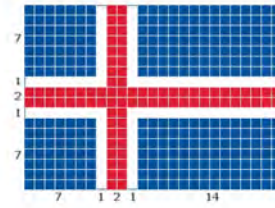

Islande (ISL)

ICELANDIC FENCING FEDERATION (ISL)

Fencing mask flag design

The national flag of Iceland has three colors – red, white and blue.

	Name: Fire red Pantone: 199 Hex: #DC1E35 RGB: (220, 30, 53) CMYK: 0, 100, 72,
	Name: Snow White Pantone: Hex: #FFFFFF RGB: (255, 255, 255) CMYK: 0, 0, 0, 0
	Name: Sky Blue Pantone: 287 Hex: #02529C RGB: (2, 82, 156) CMYK: 100, 75, 2, 18

1/3 2/3