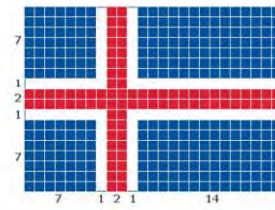

Islande (ISL)

ICELANDIC FENCING FEDERATION (ISL)

Fencing mask flag design

The national flag of Iceland has three colors – red, white and blue.

	Name: Fire red Pantone: 199 Hex: #DC1E35 RGB: (220, 30, 53) CMYK: 0, 100, 72,
	Name: Snow White Pantone: Hex: #FFFFFF RGB: (255, 255, 255) CMYK: 0, 0, 0, 0
	Name: Sky Blue Pantone: 287 Hex: #02529C RGB: (2, 82, 156) CMYK: 100, 75, 2, 18

1/3 2/3